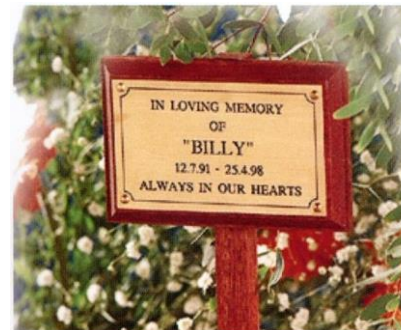

Memorial example

We also supply a number of memorial products.